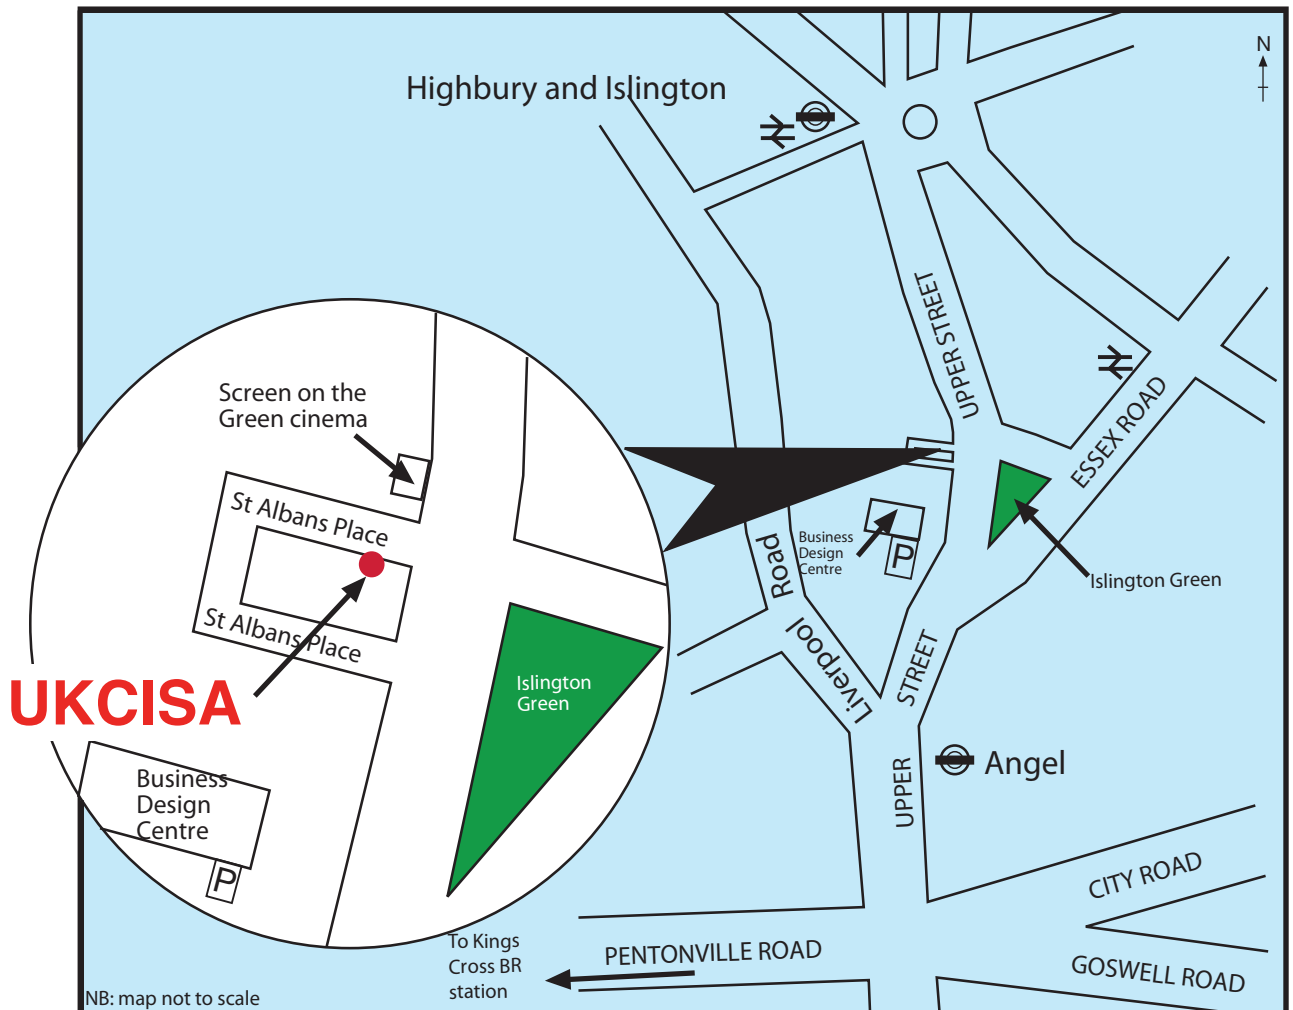

9-17 St Albans Place
London N1 0NX
Tel: 020 728 4330
Fax: 020 728 4360
www.ukcisa.org.uk

How to find us

HOW TO GET TO UKCISA

- By tube:** to Angel (Northern line) – 8 minutes' walk, or Highbury & Islington (Victoria Line, North London line) – 20 minutes' walk.
- By bus:** Buses 4, 19, 30, 38, 43, 56, 73, 341, 476 to Islington Green
- By car:** Travel by car is not recommended, but we can usually offer one car parking space to visitors, if contacted in advance. Alternatively, there is a car park under the Business Design Centre.
- By train:** Buses 30 and 73 run from Euston and Kings Cross to Islington Green. Suburban rail services run to Highbury & Islington and Essex Road stations.