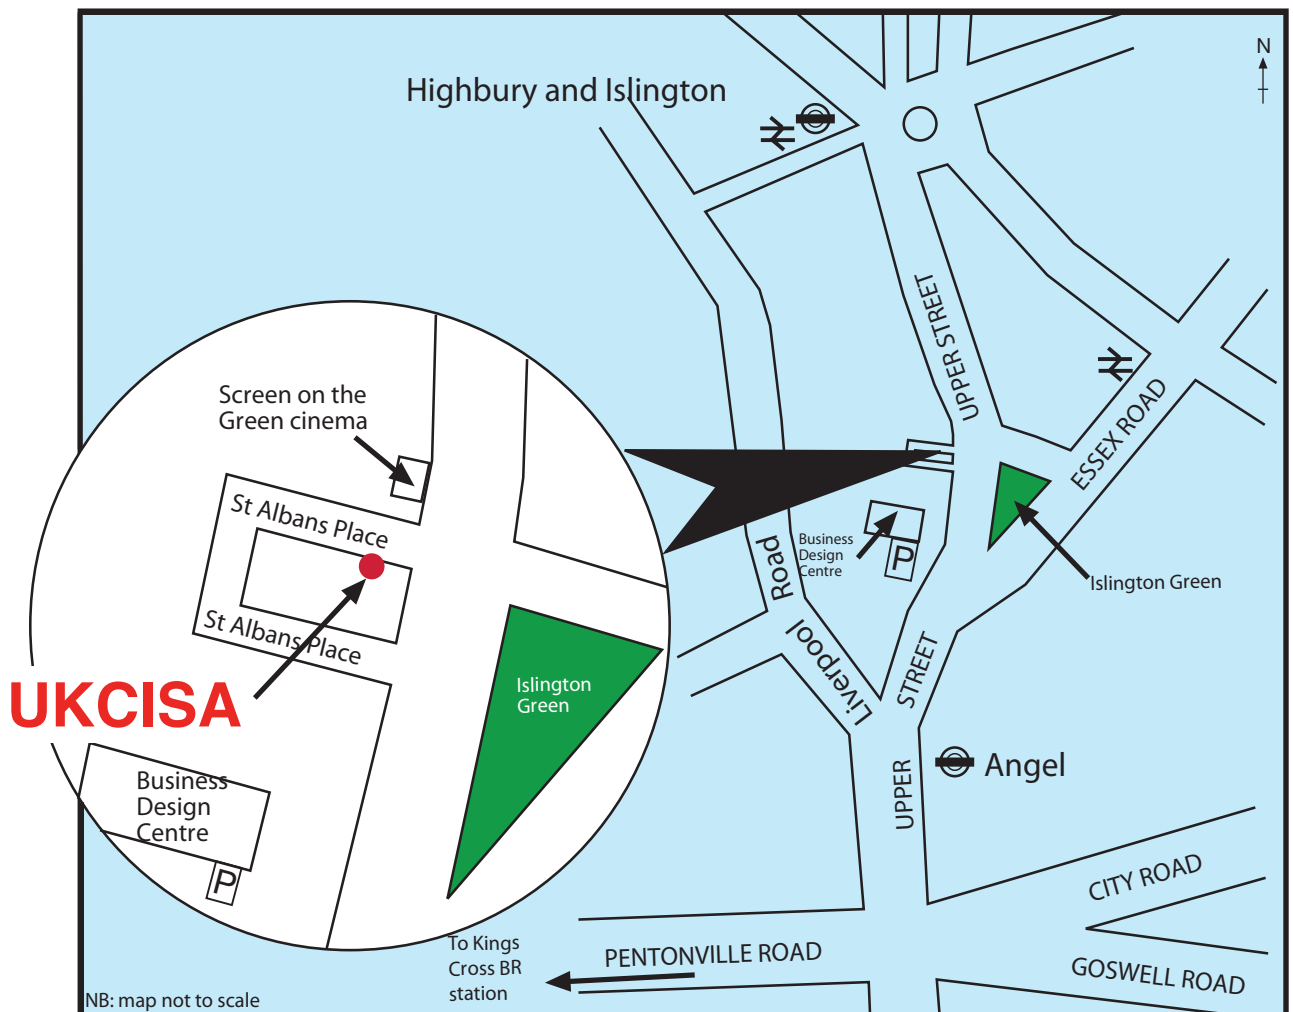

9-17 St Albans Place
London N1 0NX
Tel: 020 7288 4330
Fax: 020 7288 4360
www.ukcisa.org.uk

How to find us

HOW TO GET TO UKCISA

By tube: to Angel (Northern line) – 8 minutes' walk, or Highbury & Islington (Victoria Line, North London line) – 20 minutes' walk.

By bus: Buses 4, 19, 30, 38, 43, 56, 73, 341, 476 to Islington Green

By car: Travel by car is not recommended, but we can usually offer one car parking space to visitors, if contacted in advance. Alternatively, there is a car park under the Business Design Centre.

By train: Buses 30 and 73 run from Euston and Kings Cross to Islington Green. Suburban rail services run to Highbury & Islington and Essex Road stations.

WHEELCHAIR ACCESS

If you are a wheelchair user, please contact us about access.