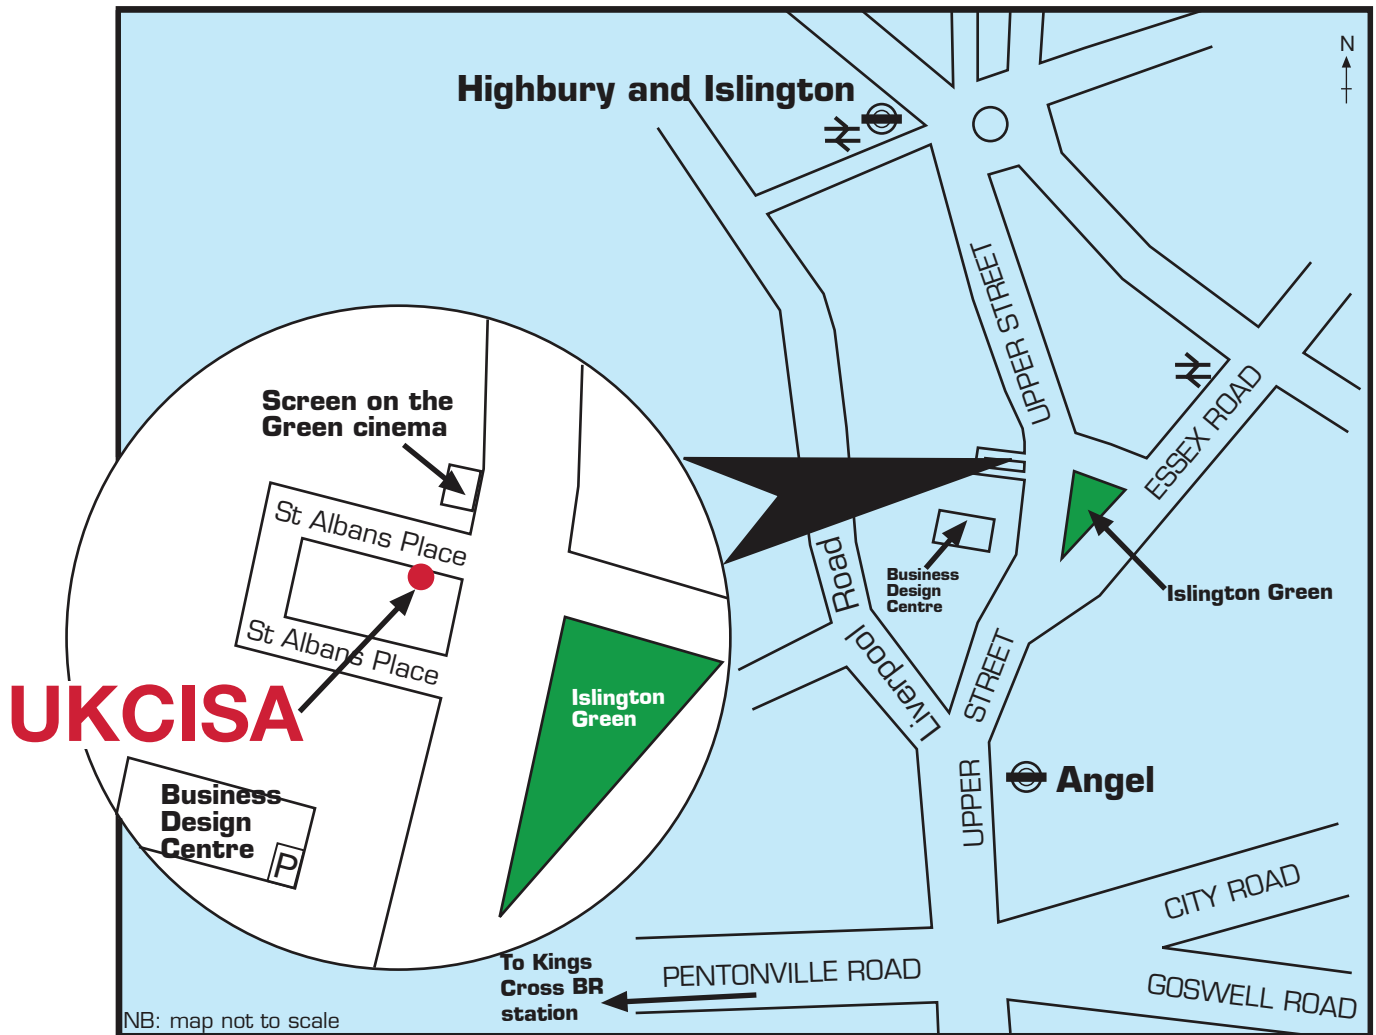

How to find us

HOW TO GET TO UKCISA

By tube: to Angel (Northern line) – 8 minutes' walk, or Highbury & Islington (Victoria Line, North London line) – 20 minutes' walk.

By bus: Buses 4, 19, 30, 38, 43, 56, 73, 341, 476 to Islington Green

By car: Travel by car is not recommended, but we can usually offer one car parking space to visitors, if contacted in advance. Alternatively, there is a car park under the Business Design Centre.

By train: Buses 30, 73 and 476 run from Euston and Kings Cross to Islington Green. Suburban rail services run to Highbury & Islington and Essex Road stations.